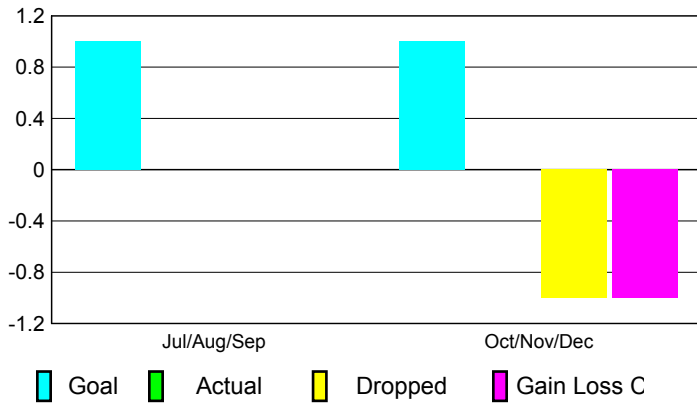

2010-2011 GMT Reports for District (or Undistricted) **District 14 W**

GMT: STEVEN D SHERER

Location: PENNSYLVANIA

GMT CA: 1

CLUBS

Club Results
2010-2011

Clubs
2009-2010

Month	New Club Goal	Actual New Clubs	Actual Dropped Clubs	Gain/Loss of Clubs	Gain/Loss of Clubs
Jul/Aug/Sep	1	0	0	0	0
Oct/Nov/Dec	1	0	-1	-1	1
Totals	2	0	-1	-1	1

Club Results 2010-2011

Goal, New, Dropped, Gain/Loss

Comparison of Club Gain/Loss

Current Year Compared to the Previous Year

YTD Status Quo Clubs 2010-2011

Status Quo Clubs Compared to Status Quo Members

MEMBERSHIP