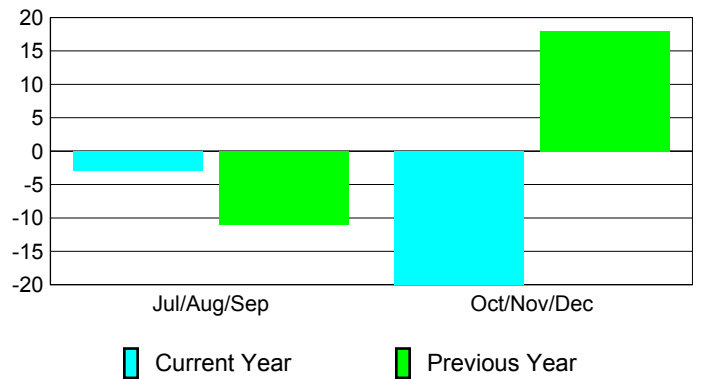

Comparison of Membership Gain/Loss

Current Year Compared to the Previous Year